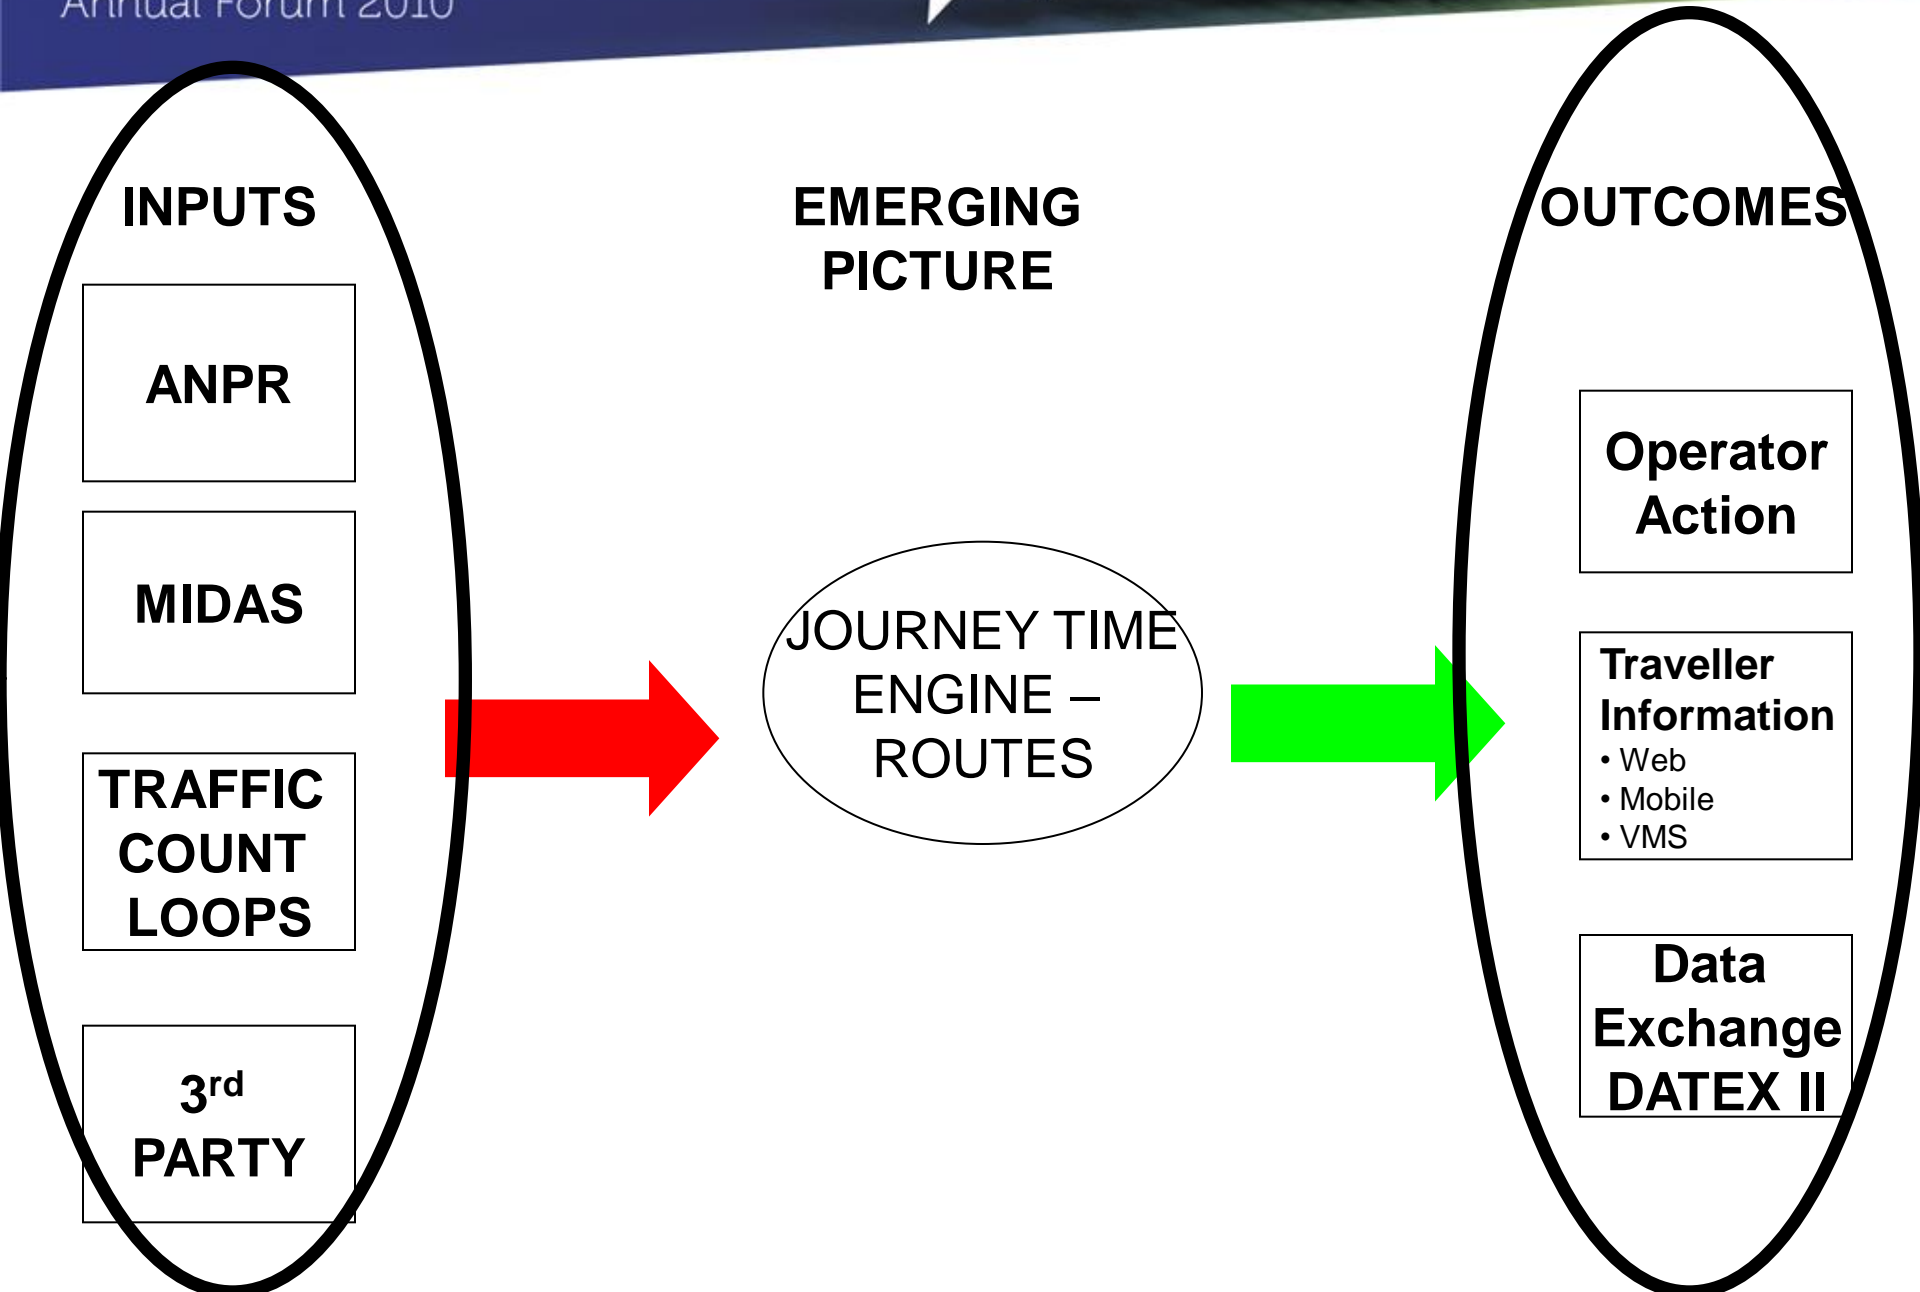

Data Collection & Travel Information

Current Issues and Challenges:

- **Lack of data integration**
- **Network Data “Gaps”**
- **No cross border information – inter urban & urban**
- **Need to replace ageing database**
- **Retain philosophy of recognised architectures & standards**
- **Currently collect significant data – need to make better use**
- **Climate of reduced costs and need to leverage public investment**

Key Requirements

- **Integrated View**
- **Reliable Journey Time Information**
- **Operational Strategy Management**
- **Tactical Response – Operations & Automatic**
- **Public View – via a web interface**
- **Remote Operator Access**
- **Cartographic Viewer**
- **Congestion Monitoring**
- **Environmental Monitoring of Network**
- **Historical & Predictive Views**
- **DATEX II format**

Public Outputs – New Traffic Wales website

The screenshot displays the Traffic Wales website interface. At the top, there is a navigation bar with links for Home, My Profile, Travel Menu, About Us, News, and Contact us. Below this is a sidebar on the left titled "Severe Traffic Alerts" with a red notification badge showing the number 22. The sidebar lists several roadwork alerts, each with a roadwork icon and a "View details" link. The main content area features a map of Wales and surrounding regions, overlaid with various traffic alert icons such as roadworks, incidents, and congestion. On the right side, there is a "Sign up for e-mail and SMS alerts" section with a "Map help" button. Below that is a "Travel map options" section with a list of filterable categories: Current disruptions, Traffic congestion, Incidents and accidents, Public transport disruptions, Roadworks, Events, Rail stations, Information signs, and CCTV. At the bottom right, there are buttons for "Calendar" and "Find location".