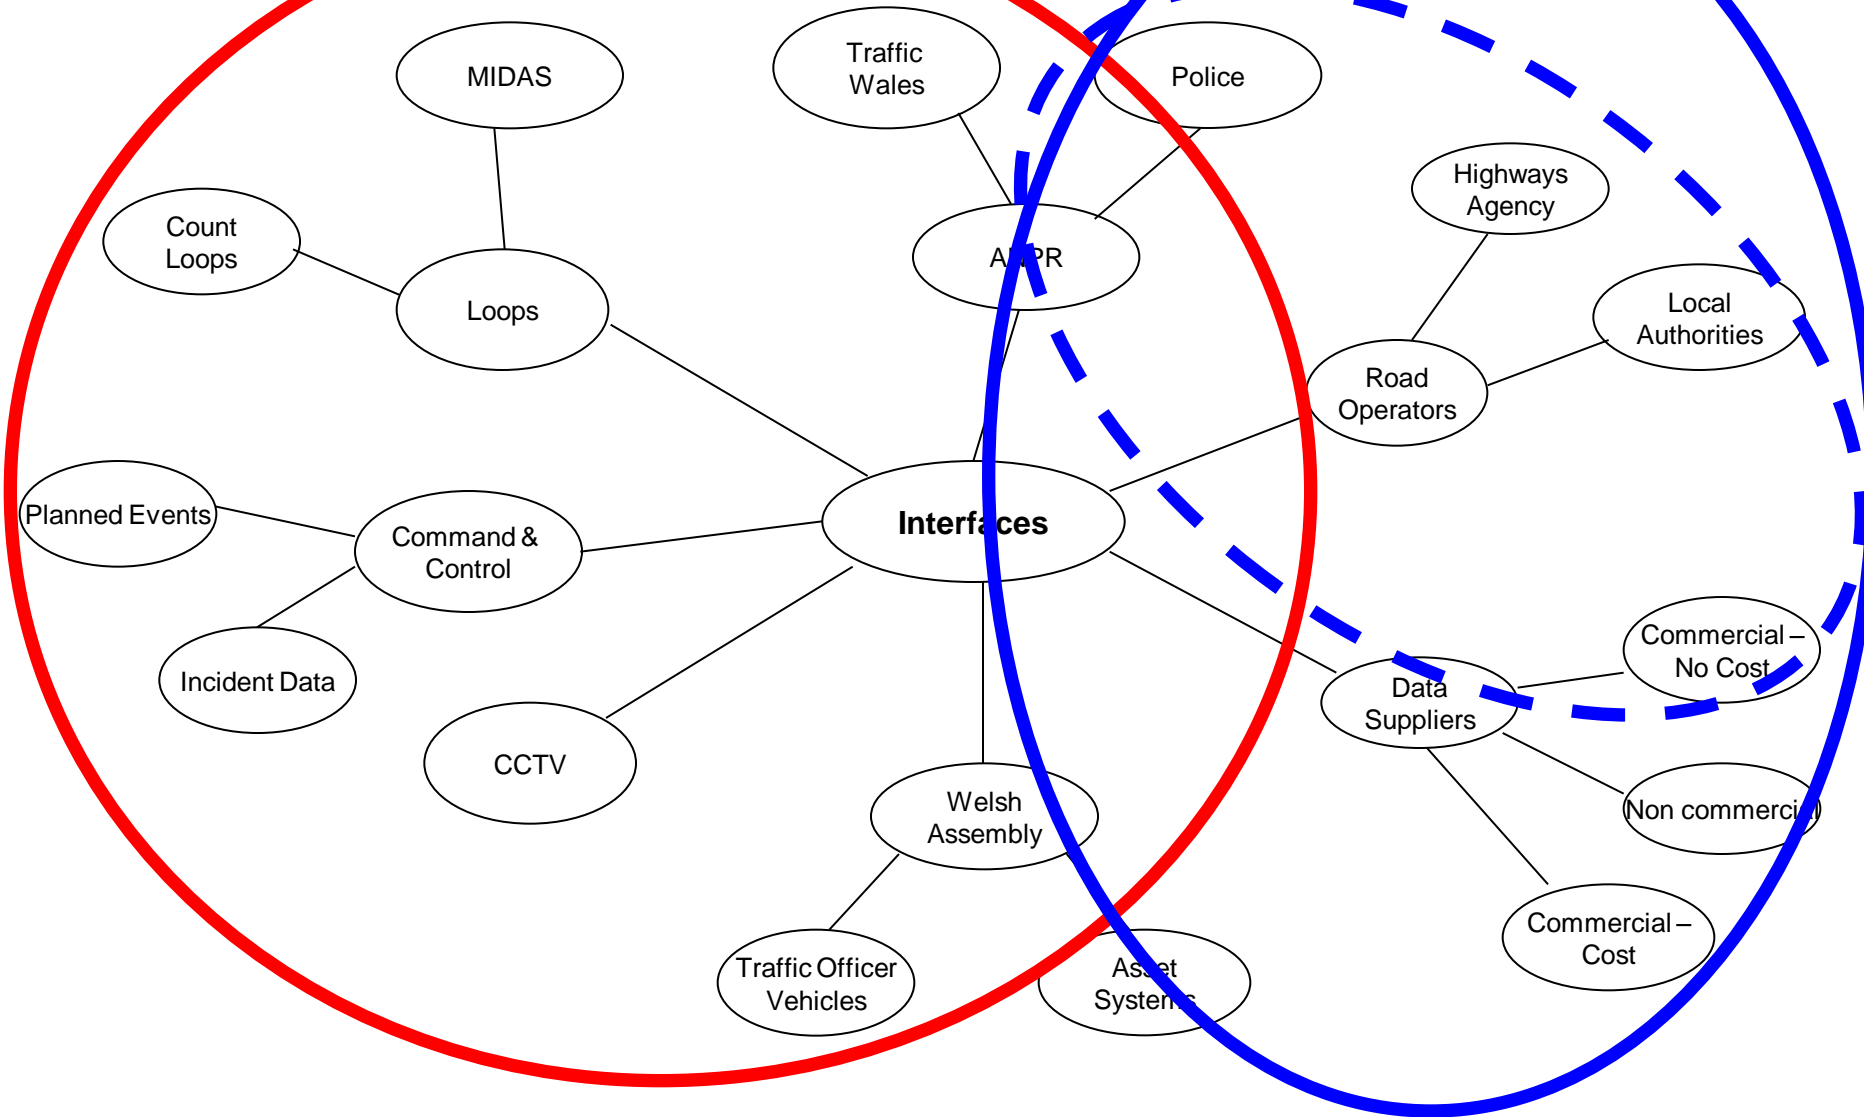

Data Collection & Travel Information

Current Issues and Challenges:

- **Lack of data integration**
- **Network Data “Gaps”**
- **No cross border information – inter urban & urban**
- **Need to replace ageing database**
- **Retain philosophy of recognised architectures & standards**
- **Currently collect significant data – need to make better use**
- **Climate of reduced costs and need to leverage public investment**

Key Requirements

- **Integrated View**
- **Reliable Journey Time Information**
- **Operational Strategy Management**
- **Tactical Response – Operations & Automatic**
- **Public View – via a web interface**
- **Remote Operator Access**
- **Cartographic Viewer**
- **Congestion Monitoring**
- **Environmental Monitoring of Network**
- **Historical & Predictive Views**
- **DATEX II format**

Public Outputs – New Traffic Wales website

The screenshot displays the Traffic Wales website interface. At the top, there is a navigation bar with links for Home, My Profile, Travel Menu, About Us, News, and Contact us. Below this is a sidebar on the left titled "Severe Traffic Alerts" with a red notification badge showing the number 22. The sidebar lists several roadwork alerts, each with a roadwork icon and a "View details" link. The main content area features a map of Wales and surrounding regions, overlaid with various traffic alert icons such as roadworks, incidents, and congestion. On the right side, there is a "Sign up for e-mail and SMS alerts" section with a "Map help" button. Below that is a "Travel map options" section with a list of filterable categories: Current disruptions, Traffic congestion, Incidents and accidents, Public transport disruptions, Roadworks, Events, Rail stations, Information signs, and CCTV. At the bottom right, there are buttons for "Calendar" and "Find location".