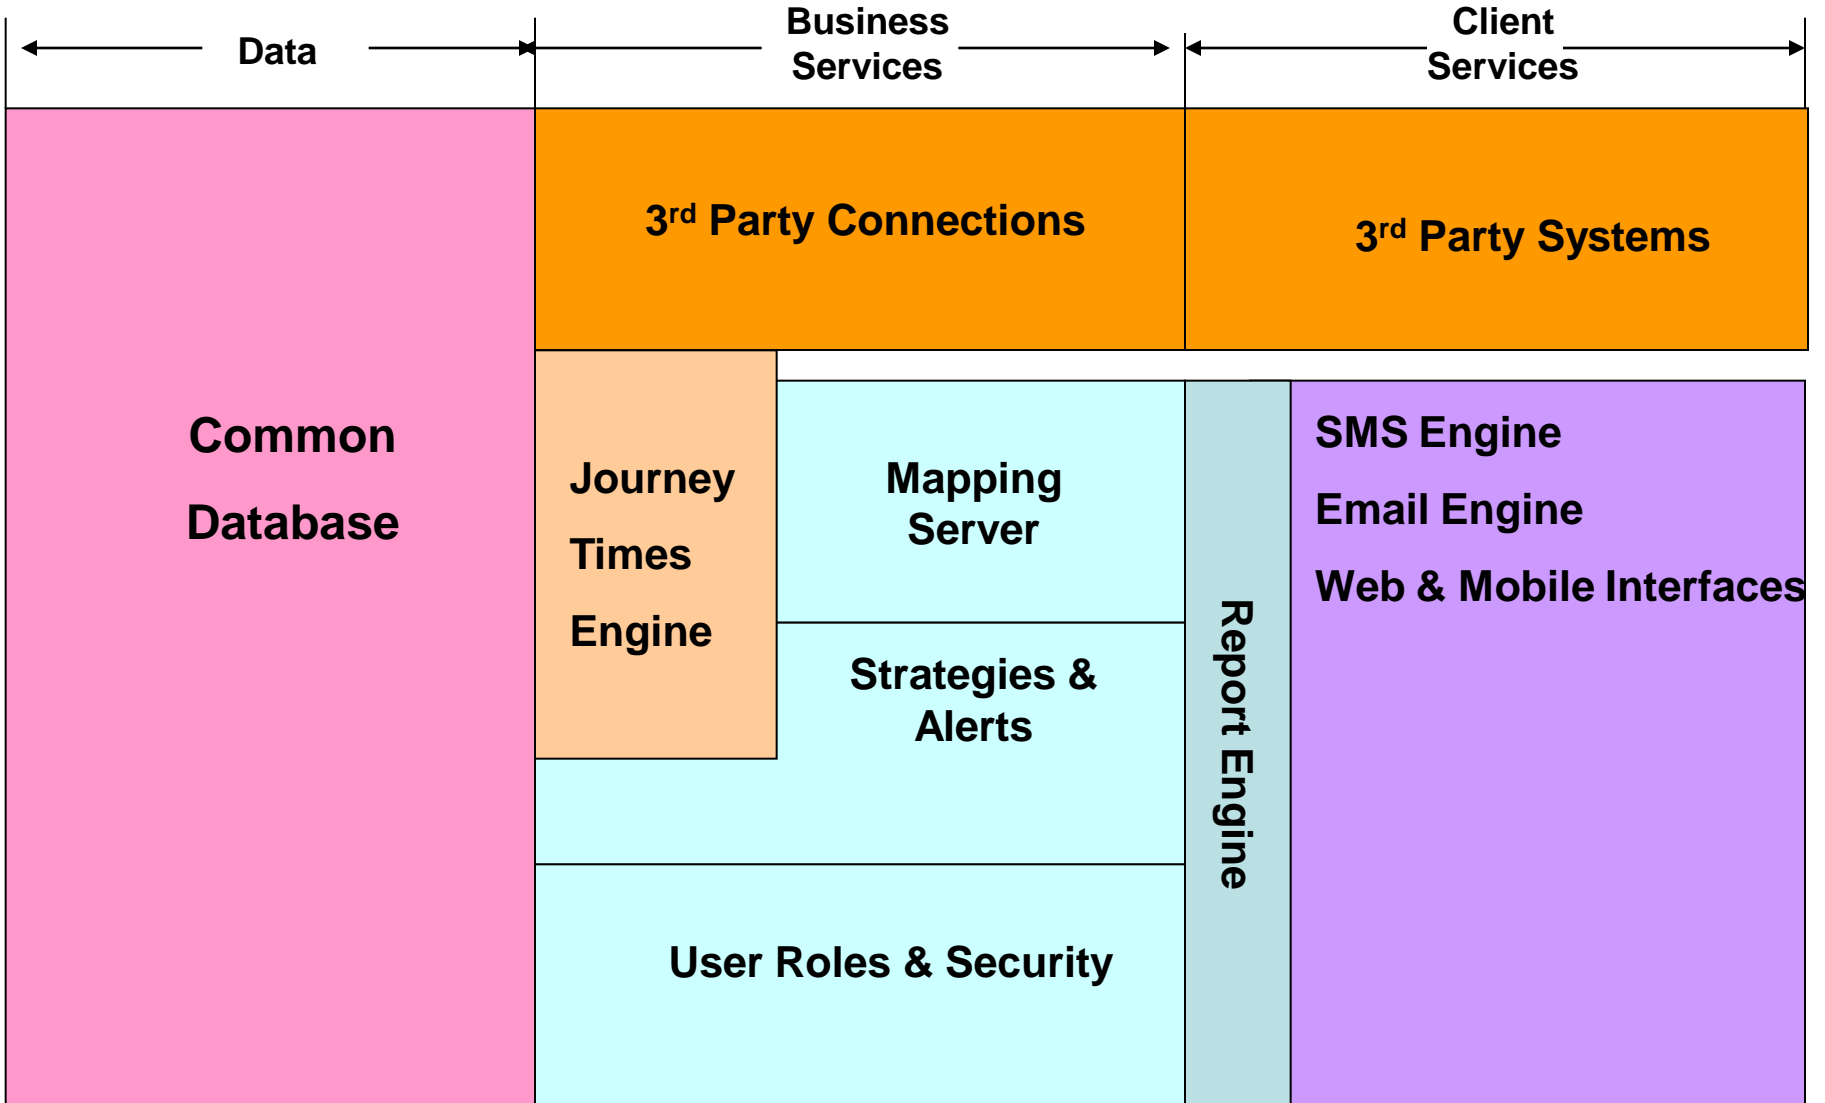

Key Requirements

- **Integrated View**
- **Reliable Journey Time Information**
- **Operational Strategy Management**
- **Tactical Response – Operations & Automatic**
- **Public View – via a web interface**
- **Remote Operator Access**
- **Cartographic Viewer**
- **Congestion Monitoring**
- **Environmental Monitoring of Network**
- **Historical & Predictive Views**
- **DATEX II format**

WIDER PICTURE

INPUTS

ANPR

MIDAS

TRAFFIC
COUNT
LOOPS

3rd
PARTY

FAULTS

URBAN

AIR QUALITY

CAR PARKS

STRATEGIC &
OPERATIONAL
VIEW

OUTCOMES

**Operational
Management**

- Strategic
- Operational

**Traveller
Information**

- Web
- Mobile
- VMS

**Data
Exchange**

- DATEX II
- UTMC

Help

Argonaut

Toolbar

- Map
- Critical Issues
- Faults
- Strategy Manager
- Reporting

UTMC

- Accidents
- Air Quality
- Naplan
- Car Parks
- CCTV
- Detectors
- Events
- Incidents
- Meteorological
- Roadworks
- Traffic Signals
- Transport Links
- Transport Routes
- Variable Message Signs