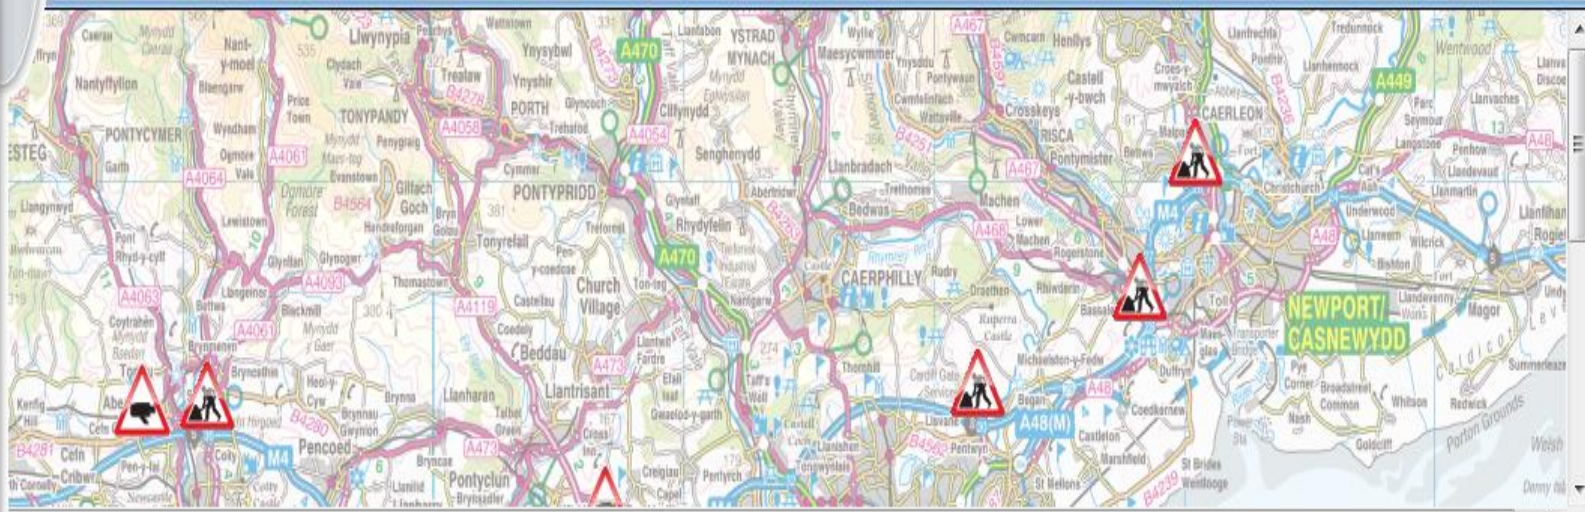

Help

Argonaut

Toolbar

- Map
- Critical Issues
- Faults
- Strategy Manager
- Reporting

UTMC

- Accidents
- Air Quality
- Naplan
- Car Parks
- CCTV
- Detectors
- Events
- Incidents
- Meteorological
- Roadworks
- Traffic Signals
- Transport Links
- Transport Routes
- Variable Message Signs

Issue	Description	Severity	Active Since	Active Until
Valley Road Closed Bo...	A4176 Bristol - Bridge Valley Road Closed Bo...	Severe	Mar 5 2010 10:46AM	Jan 28 2011 12:00AM
ilbot - Pen-Y-Cae Road Clo...	A4107 Neath Port Talbot - Pen-Y-Cae Road Clo...	Severe	Mar 22 2010 10:48AM	Nov 5 2010 11:59PM
	Incident	Severe	Sep 12 2010 12:00AM	-
	Incident	Severe	Sep 12 2010 12:00AM	-
Higher Road Closed Westbou...	A562 Merseyside - Higher Road Closed Westbou...	Severe	Sep 21 2010 2:47PM	Nov 28 2010 11:59PM

Records: 1 To 18 Of 18